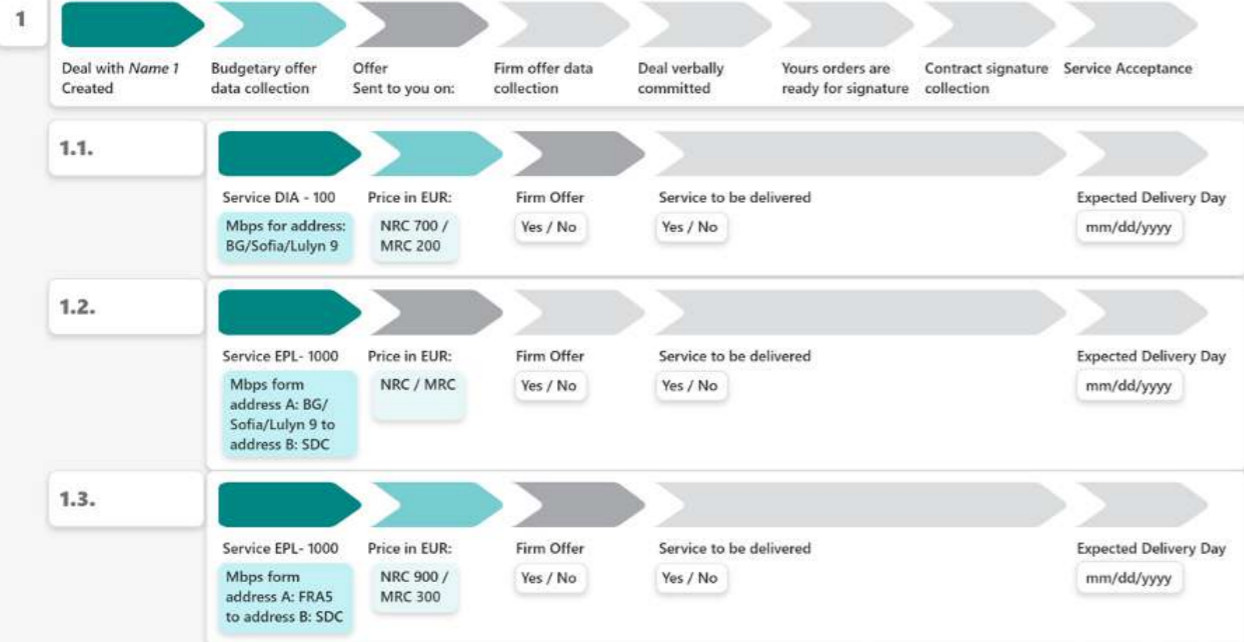

NETERRA.TV

IPTV ПЛАТФОРМА

АУДИО-ВИДЕО УСЛУГИ

САТЕЛИТНИ УСЛУГИ

SOFIA
TELEPORT

NET.FLEET

GPS ПРОСЛЕДЯВАНЕ

КЛИЕНТСКИ ПОРТАЛ

Dashboard

Your Company Logo

EAT: Expected average time
AT: Actual time

▶ AT less than EAT
▶ AT equals EAT
▶ AT more than EAT

▶ Immediate next step
▶ Next step

my:\Neterra >

- Dashboard
- Change password
- Systems
- Companies
- Requests
- Users
- Access Control -
- Logout